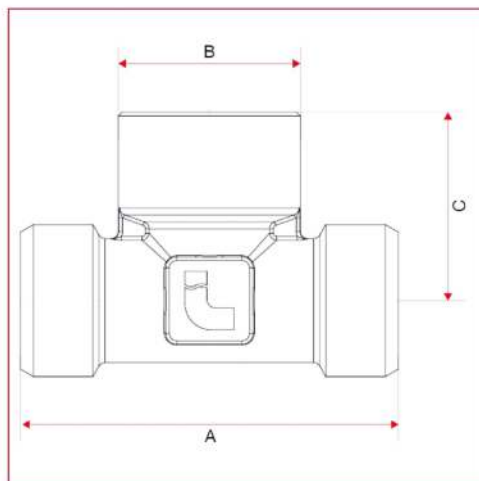

### 535 Female branch T coupling

Available sizes: 1/2"x1/2"x1/2", 3/4"x3/4"x3/4" eurokonus

535 available sizes: 1/2"x1/2"x1/2", 3/4"x3/4"x3/4" eurokonus

SIZE	CODE	PACKING
1/2"	5350012012	14/294
3/4"	5350034034	8/168

#### TECHNICAL SPECIFICATIONS

Male thread 1/2" equipped with a conical seat and inner diameter mm.16.

Male thread 3/4" eurokonus.

Maximum working pressure: 20 bar.

### OVERALL DIMENSIONS

535 available sizes: 1/2"x1/2"x1/2", 3/4"x3/4"x3/4" eurokonus

	1/2"	3/4"
A	52	64
B	26	31
C	25	32
Kg/cm <sup>2</sup> bar	20	20
LBS - psi	290	290