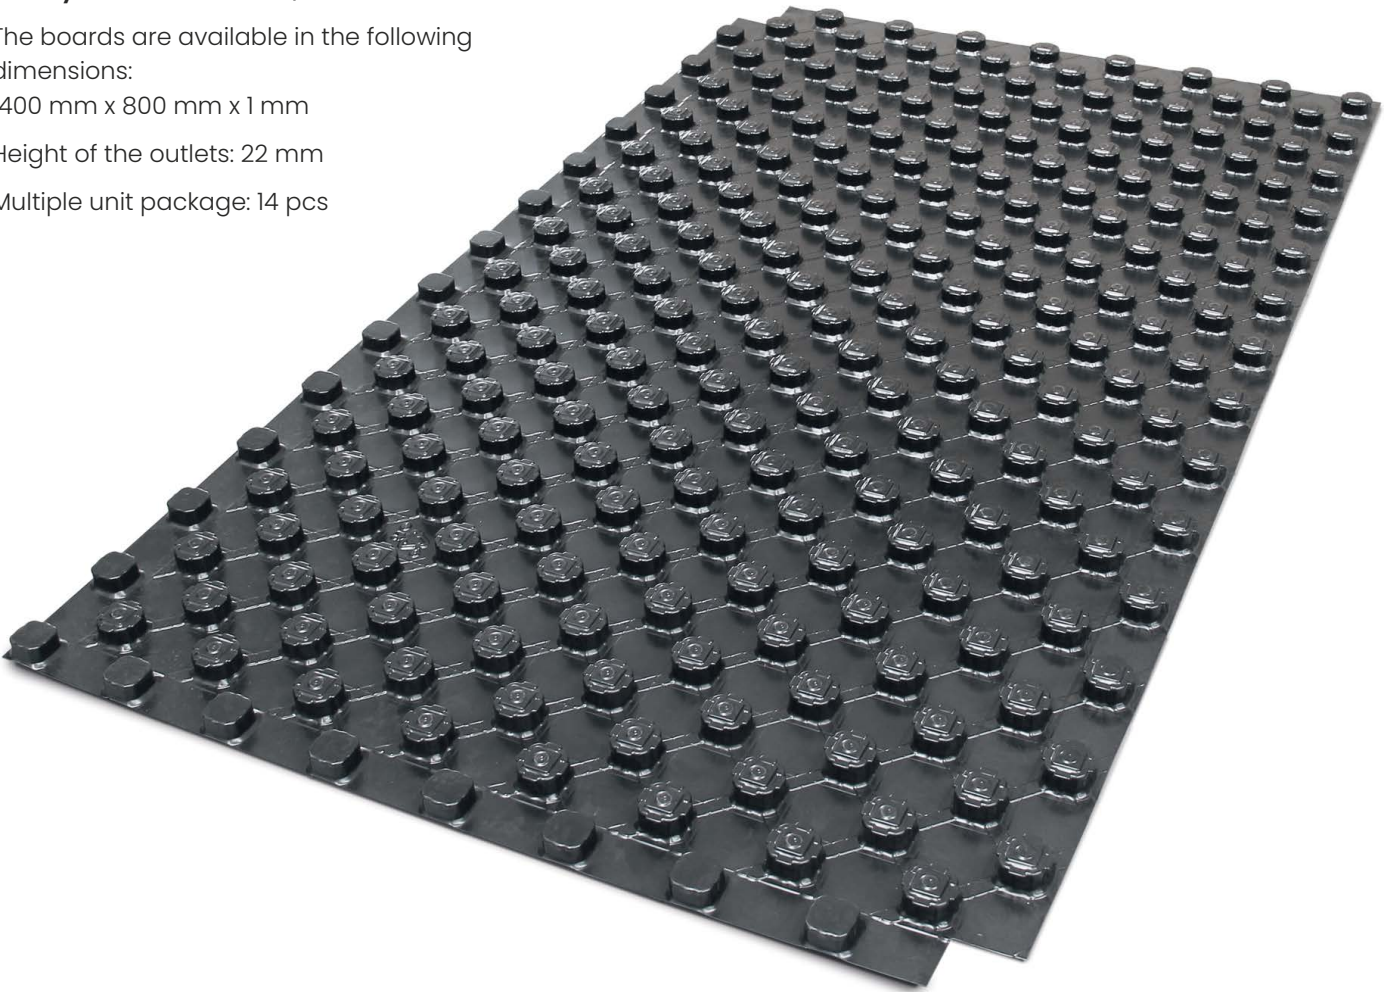

## BOARDS

# N-PS

- The boards are made of polystyrene foil without EPS styrofoam insulation,
- The boards are available in the following dimensions:  
1400 mm x 800 mm x 1 mm
- Height of the outlets: 22 mm
- Multiple unit package: 14 pcs